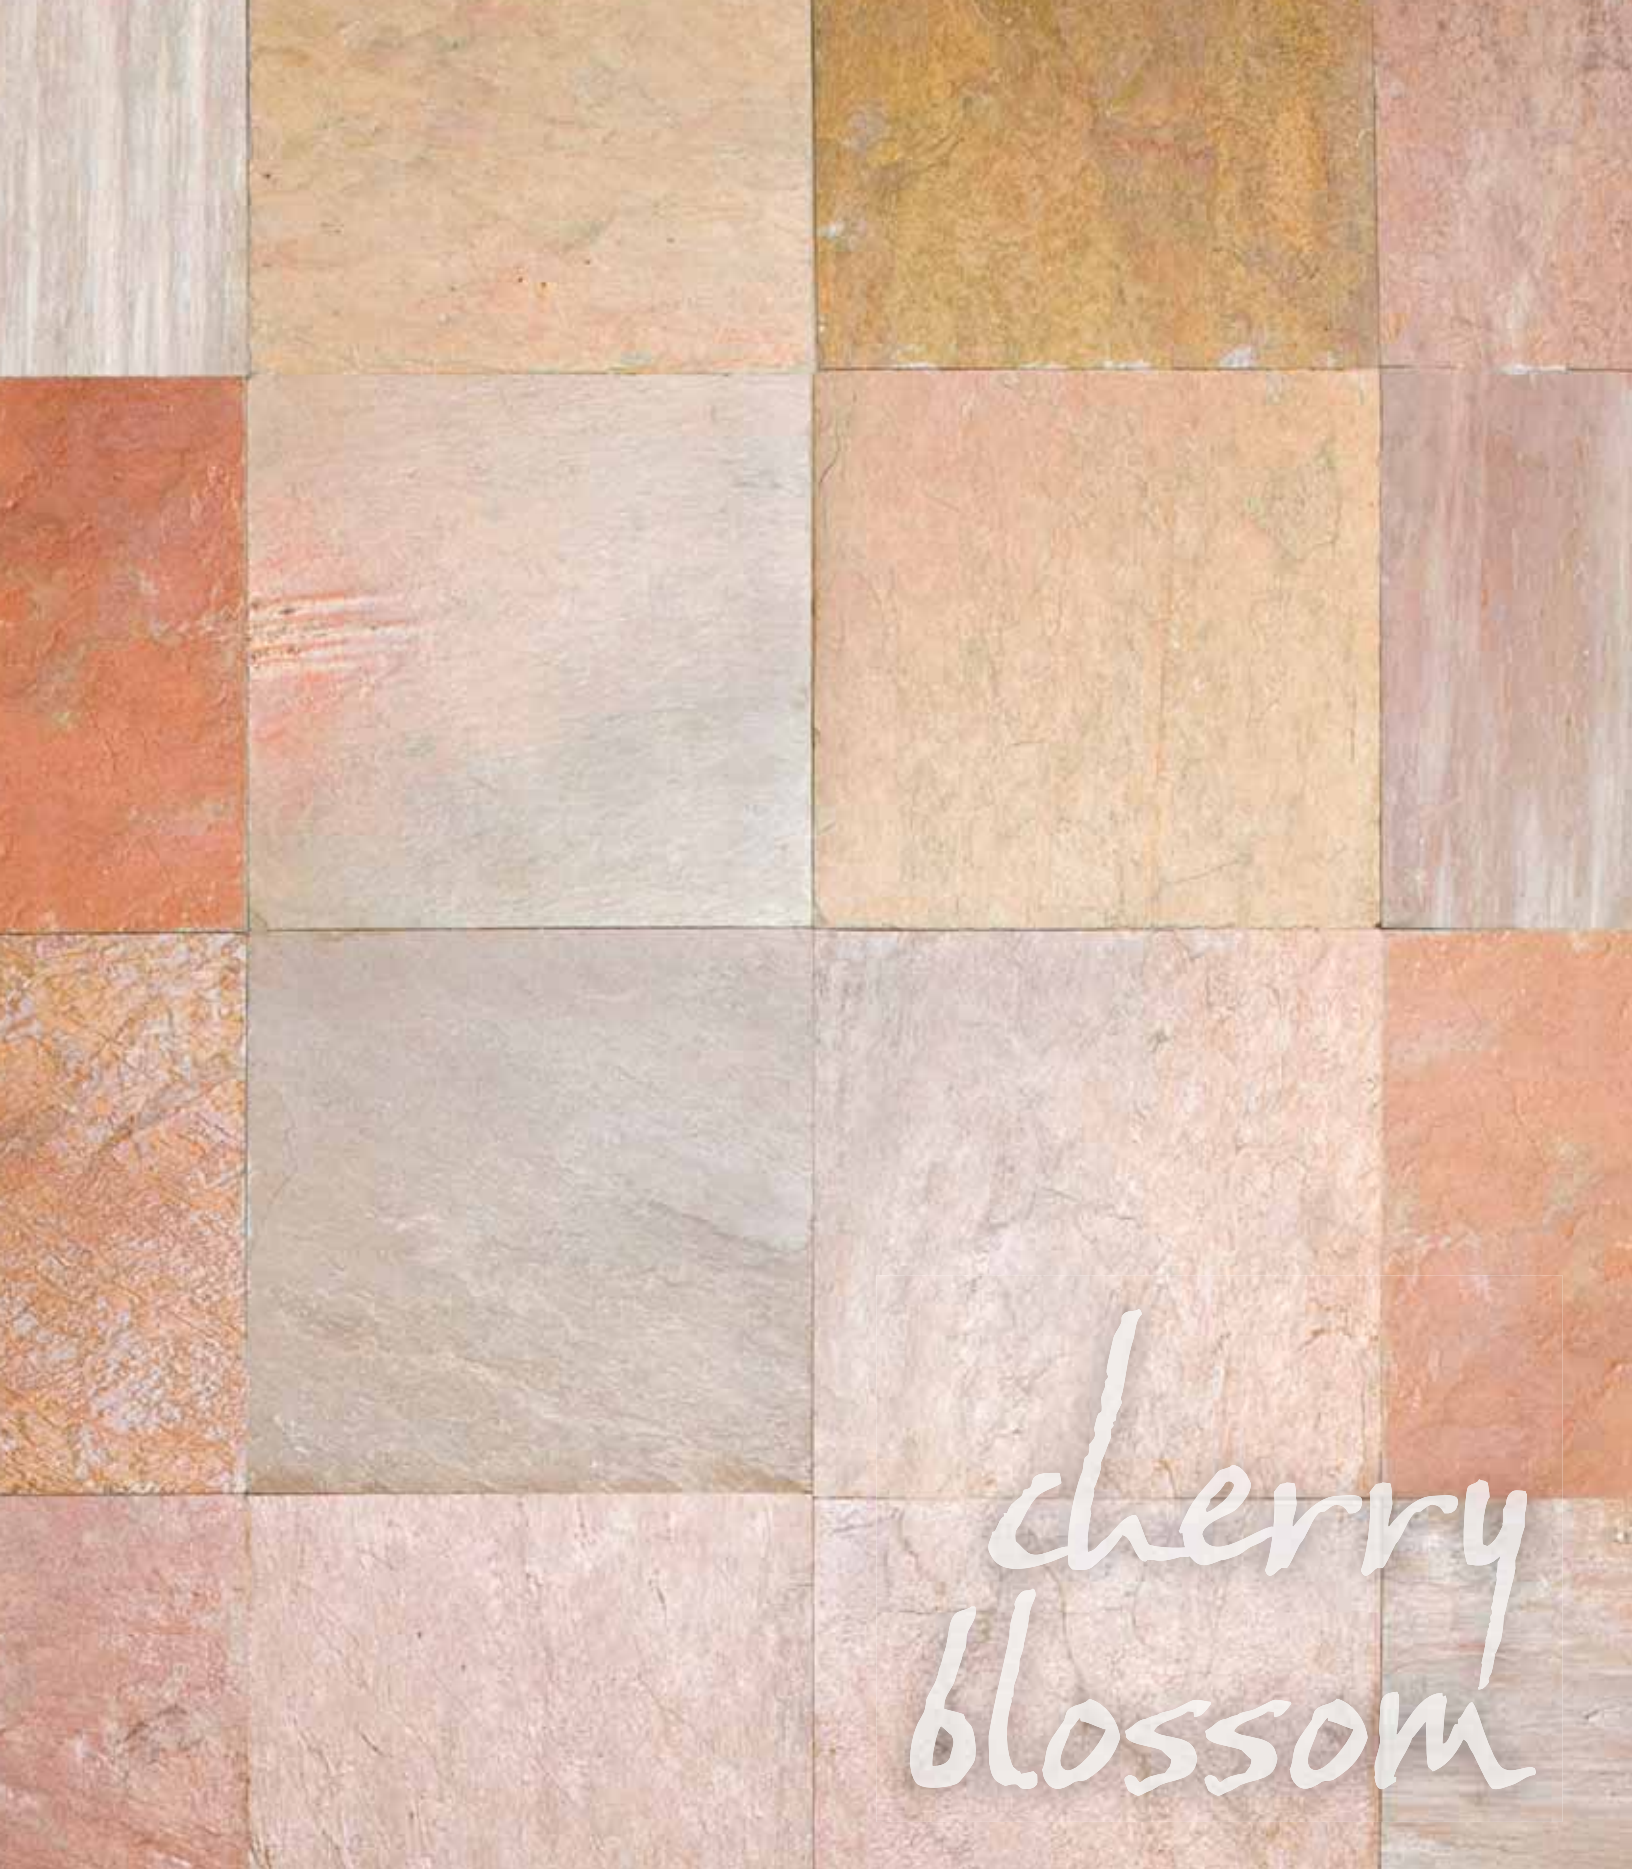

cherry blossom

Adding Natural Beauty to Your World™

flooring